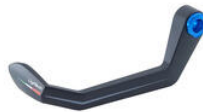

1. ---
2. ISS201LTNER **GC-Tech Clutch Lever Guard - Wheelbase L=132 Mm**
   - ISS201LTORO
   - ISS201LTROS
   - ISS201LTCOB
   - ISS201LTVER
   - ISS201LTARA

- Black
- Gold
- Red
- Cobalt
- Green
- Orange

€ 88,45