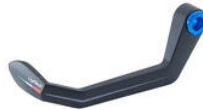

1. ---
2. ISS201LTNER **GC-Tech Clutch Lever Guard -**
   - ISS201LTORO **Wheelbase L=132 Mm**
   - ISS201LTROS
   - ISS201LTC0B
   - ISS201LTVER
   - ISS201LTARA

- Black
- Gold
- Red
- Cobalt
- Green
- Orange

€ 88,45