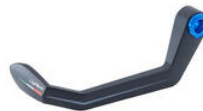

**Fuel Tank Cap Bolts Kit for Yamaha, Suzuki**

- Black
- Gold
- Red
- Silver
- Cobalt

€ 8,60

- ISS200RTNER **GC-Tech Brake Lever Guard -**
- ISS200RTORO **Wheelbase L=132 Mm**
- ISS200RTROS
- ISS200RTCOTB
- ISS200RTVER
- ISS200RTARA

- Black
- Gold
- Red
- Cobalt
- Green
- Orange

€ 72,50

- ISS201LTNER **GC-Tech Clutch Lever Guard -**
- ISS201LTORO **Wheelbase L=132 Mm**
- ISS201LTROS
- ISS201LTCOTB
- ISS201LTVER
- ISS201LTARA

- Black
- Gold
- Red
- Cobalt
- Green
- Orange